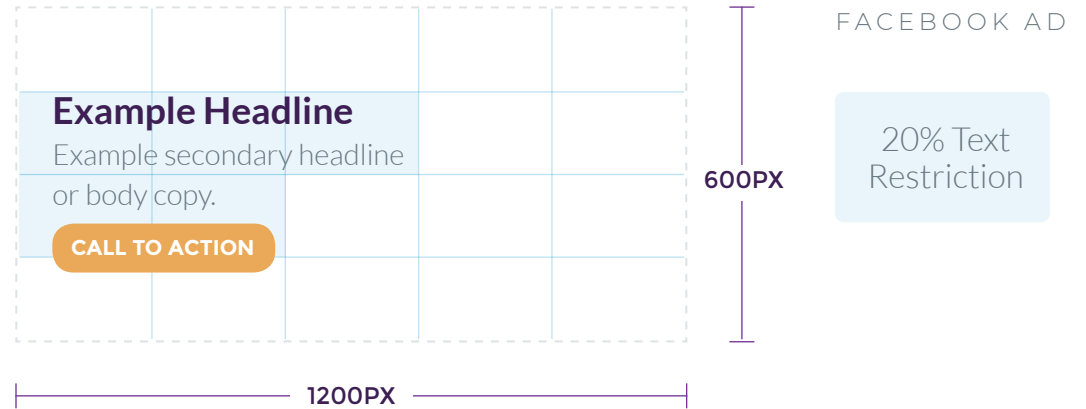

ABCDEFGHIJKLMNOPQRSTUVWXYZ
abcdefghijklmnopqrstuvwxyz

SOCIAL

image sizes

Facebook: 600px X 1200px landscape.

Google: 1200px X 1200 square.

Restrictions: The file size limit for both is 5120KB. Text may cover no more than 20% of the image.